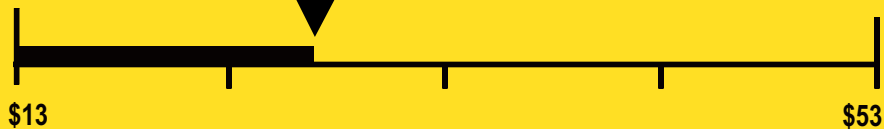

U.S. Government

Federal law prohibits removal of this label before consumer purchase.

ENERGYGUIDE

Coyote Outdoor Living Inc
Model: A115BEV-S
Capacity: 3 Cubic Feet

Estimated Yearly Operating Cost

\$26.8

Cost Range of Similar Models

224.00 kWh

Estimated Yearly Electricity Use

Your cost will depend on your utility rates and use.

- † Cost range based only on models of similar capacity with similar features.
- † Estimated operating cost based on a 2007 national average electricity cost of 12 cents per kWh.
- † For more information, visit www.ftc.gov/appliances.