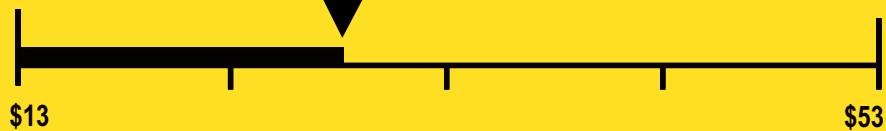

U.S. Government

Federal law prohibits removal of this label before consumer purchase.

ENERGYGUIDE

Coyote Outdoor Living Inc
Model: A115R-O
Capacity: 3 Cubic Feet

Estimated Yearly Operating Cost

\$28

Cost Range of Similar Models

231.05 kWh

Estimated Yearly Electricity Use

Your cost will depend on your utility rates and use.

- † Cost range based only on models of similar capacity with similar features.
- † Estimated operating cost based on a 2007 national average electricity cost of 12 cents per kWh.
- † For more information, visit www.ftc.gov/appliances.