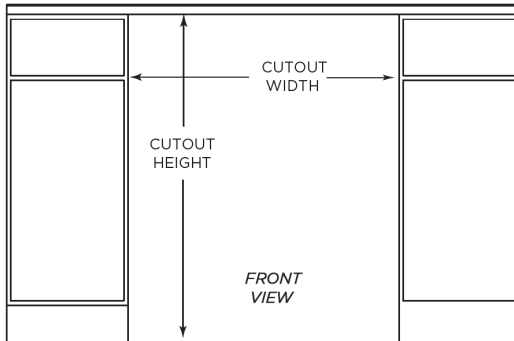

SPECIFICATIONS

- 15" Capacity = 3 cu. ft.
 - 30 wine bottles
- 24" Capacity = 5.1 cu. ft.
 - 48 wine bottles
- Temperature range: 40-60° F
- Adjustable height from 32" - 34.5"
- Certifications: ETL, ETL-C, CEC
- Voltage: 115V
- Amps: 1A
- Frequency: 60Hz

Pictured is a 15" refrigerator with solid stainless door alongside a 15" beverage center with stainless trim glass door

SPECIFICATIONS

Product Dimensions				
Model Size	Height	Width	Depth	Depth w/ Handle
15"	32" - 34-1/2"	14-5/8"	22-1/2"	24"
24"	32" - 34-1/2"	23-1/2"	22-1/2"	24"