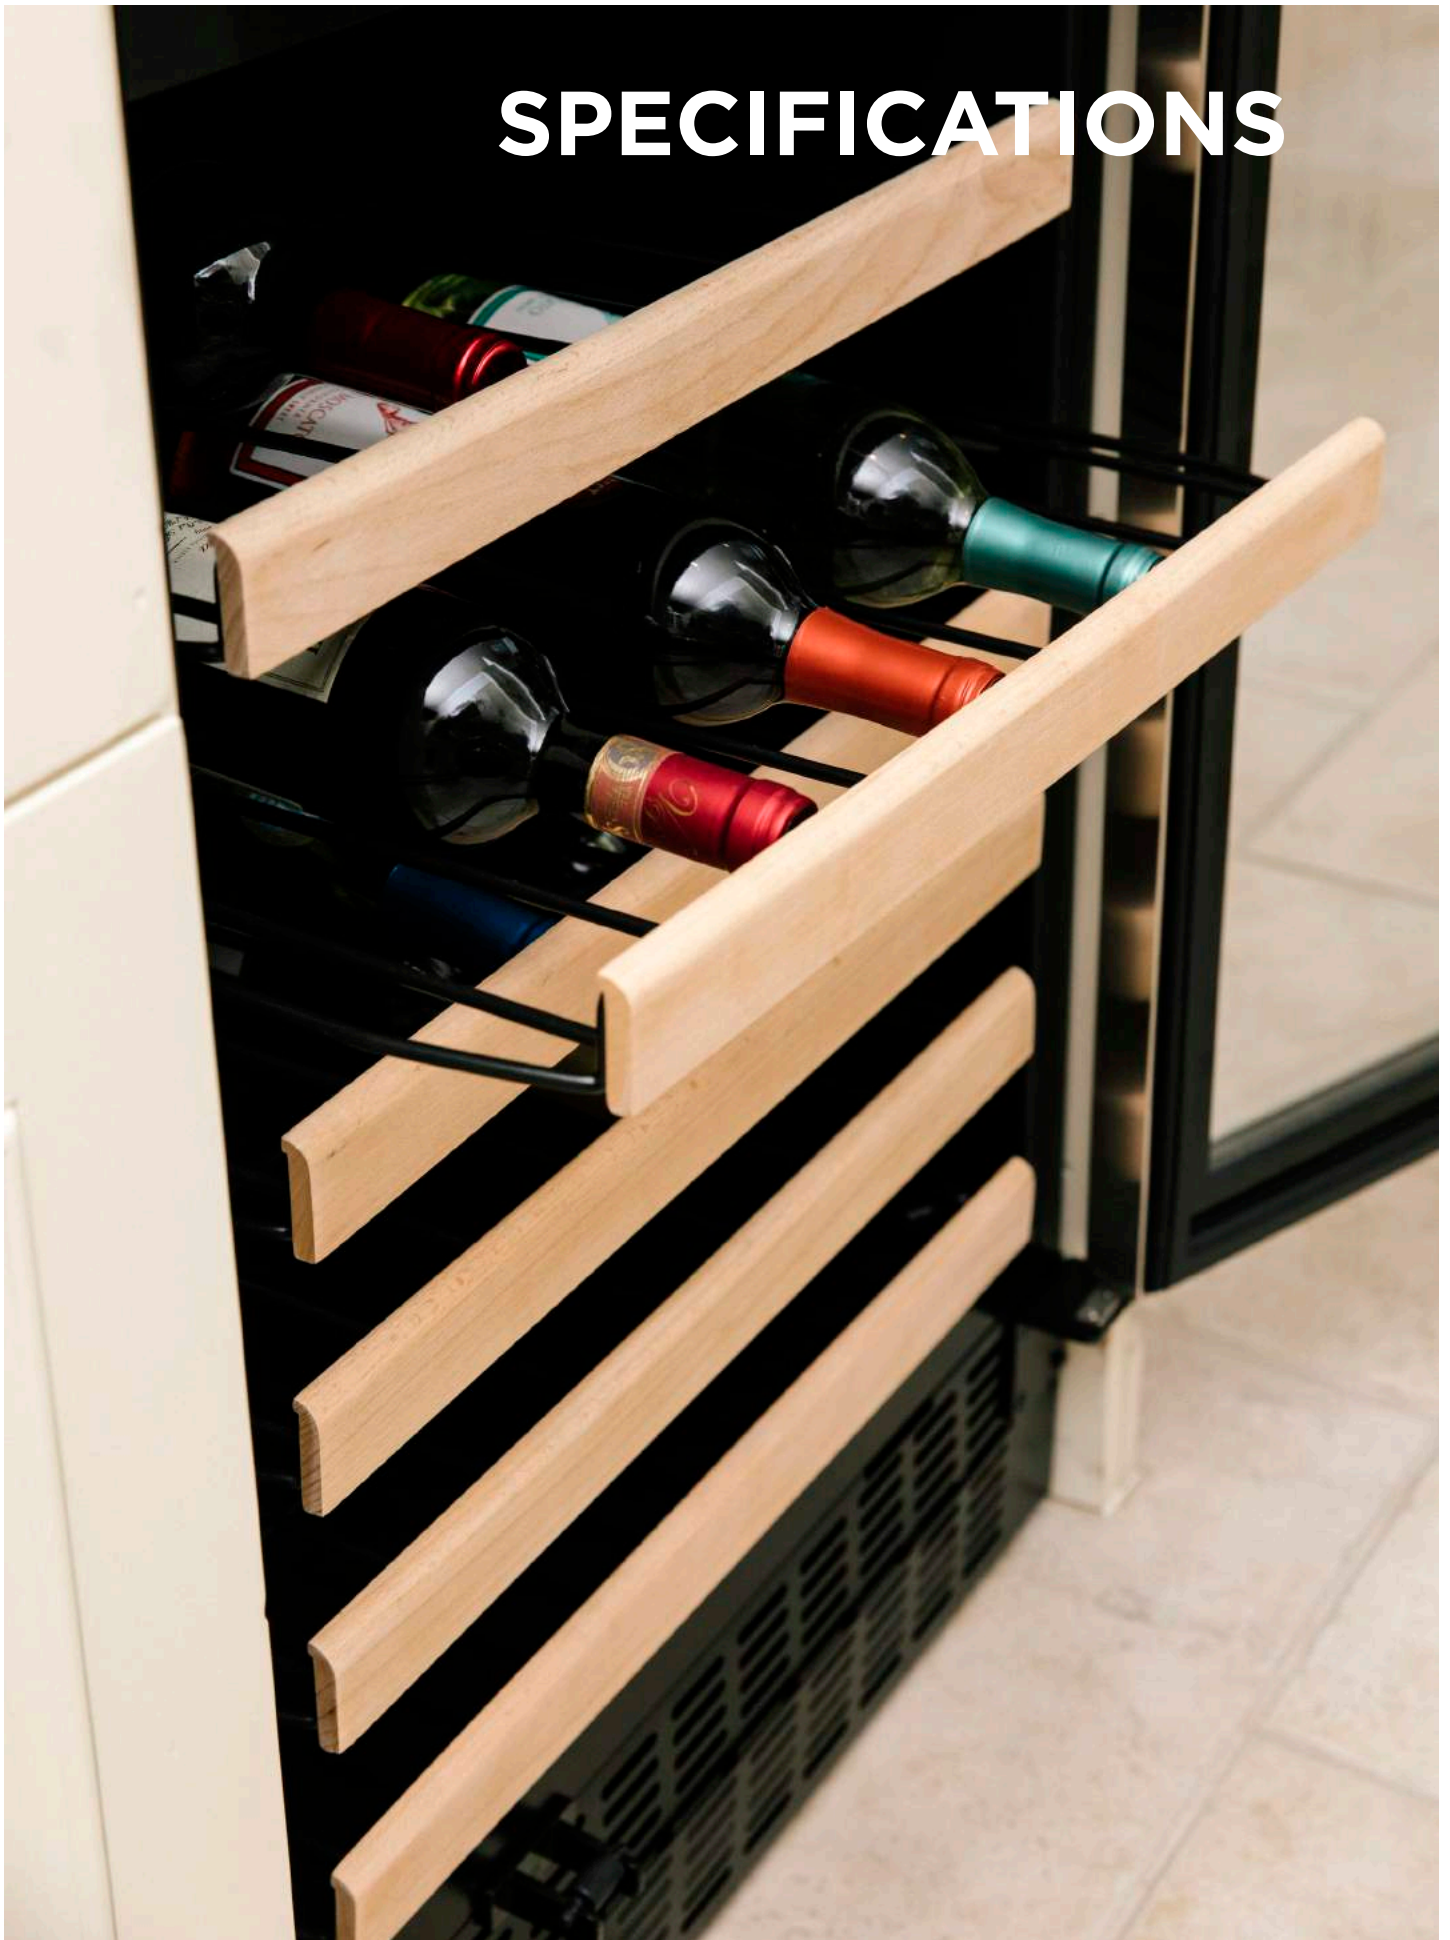

FEATURES

- Field reversible door
- ADA Compliant
- Digital display control
- Blue LED interior lighting
- 4 glass shelves
- Stainless towel bar handle on stainless trim
- Pre-drilled mounting holes for overlay door
- Auto-defrost

FEATURES

- Field reversible door
- ADA compliant
- Digital display control
- Blue LED interior lighting
- 6 wine racks with wood front
- Stainless towel bar handle on stainless trim
- Pre-drilled mounting holes for overlay trim
- Auto-defrost

Pictured is a 15" refrigerator with solid stainless door alongside a 15" beverage center with stainless trim glass door

SPECIFICATIONS

Product Dimensions				
Model Size	Height	Width	Depth	Depth w/ Handle
15"	32" - 34-1/2"	14-5/8"	22-1/2"	24"
24"	32" - 34-1/2"	23-1/2"	22-1/2"	24"