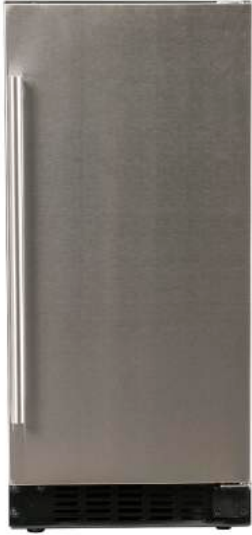

AZUR 

REFRIGERATION

A115R-S

A124R-S

A115R-O

A124R-O

MODEL	DESCRIPTION
A115R-S	15" Refrigerator with Solid Stainless Door
A115R-O	15" Refrigerator with Solid Overlay Door
A124R-S	24" Refrigerator with Solid Stainless Door
A124R-O	24" Refrigerator with Solid Overlay Door

FEATURES

- Field reversible door
- ADA Compliant
- Digital display control
- Blue LED interior lighting
- 4 glass shelves
- Stainless towel bar handle on stainless trim
- Pre-drilled mounting holes for overlay door
- Auto-defrost

SPECIFICATIONS

- 15" Capacity = 3 cu. ft.
 - 80 - 12oz cans
- 24" Capacity = 5.1 cu. ft.
 - 154 - 12oz cans
- Temperature range: 34-43° F
- Adjustable height from 32" - 34.5"
- Certifications: ETL, ETL-C, CEC, DOE
- Voltage: 115V
- Amps: 1A
- Frequency: 60Hz

FEATURES

- Field reversible door
- ADA compliant
- Digital display control
- Blue LED interior lighting
- 6 wine racks with wood front
- Stainless towel bar handle on stainless trim
- Pre-drilled mounting holes for overlay trim
- Auto-defrost