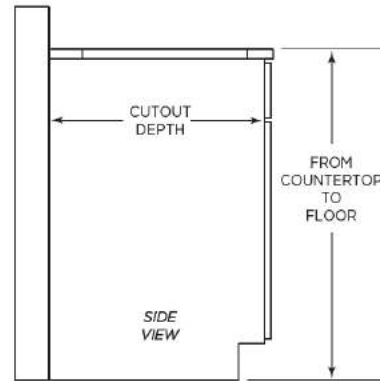

SPECIFICATIONS

- 15" Capacity = 3 cu. ft.
 - 30 wine bottles
- 24" Capacity = 5.1 cu. ft.
 - 48 wine bottles
- Temperature range: 40-60° F
- Adjustable height from 32" - 34.5"
- Certifications: ETL, ETL-C, CEC
- Voltage: 115V
- Amps: 1A
- Frequency: 60Hz

Pictured is a 15" refrigerator with solid stainless door alongside a 15" beverage center with stainless trim glass door

SPECIFICATIONS

Product Dimensions				
Model Size	Height	Width	Depth	Depth w/ Handle
15"	32" - 34-1/2"	14-5/8"	22-1/2"	24"
24"	32" - 34-1/2"	23-1/2"	22-1/2"	24"

Cutout Dimensions for Cabinet			
Model Size	Height	Width	Depth
15"	32-1/8" - 34-5/8"	14-3/4"	22-5/8"
24"	32-1/8" - 34-5/8"	23-5/8"	22-5/8"

Model Size	Rated Voltage	Amps	Hz	Refrigerant	Refrigerant Amount	Power Input	High Side Pressure	Low Side Pressure
15"	115 V	0.8 A	60 Hz	R600a	0.67 oz	85 W	270 PSI	103 PSI
24"	115 V	0.8 A	60 Hz	R600a	0.92 oz	85 W	270 PSI	103 PSI